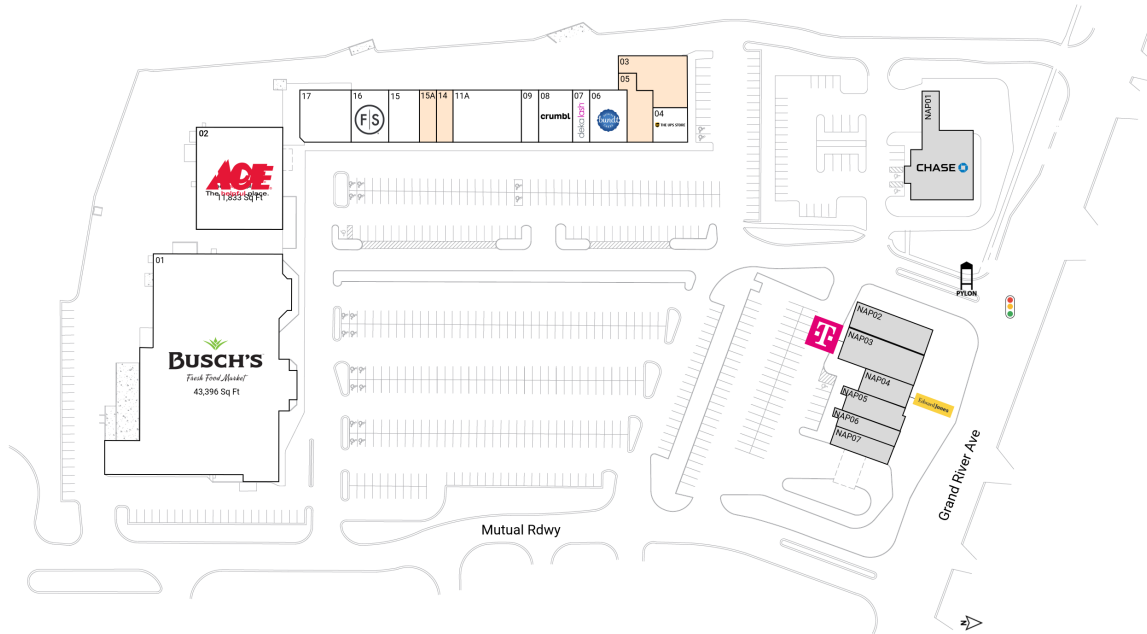

# Grand Crossing

9864-9870 E. Grand River | Brighton, MI 48116

Livingston County | Detroit-Warren-Dearborn, MI | 97,222 Sq Ft

42.5208, -83.7654

## Available Spaces

03	2,800 Sq Ft	360°	14	1,160 Sq Ft	360°
05	2,200 Sq Ft	360°	15A	1,200 Sq Ft	

## Current Tenants Space size listed in square feet

01	Busch's Fresh Foods Market	43,396
02	Ace Hardware	11,833
02	Ace Hardware	8,000
02A	Ace Hardware	3,833
04	The UPS Store	2,400
06	Nothing Bundt Cakes	2,400
07	Deka Lash	1,200
08	Crumbl Cookies	2,400
09	Elevate Chiropractic	1,200
11A	Soccer World	4,800
15	Mancino's Pizza	2,160
16	Fantastic Sams	2,640
17	Company K Dance Studio	3,600
NAP01	Chase	0
NAP02	Wong Express House	0
NAP03	Sprint	0
NAP04	Edward Jones	0
NAP05	Tubby's Sandwich Shop	0
NAP06	NAP	0
NAP07	Grand Traverse Pie Co.	0

This site plan is for illustrative and information purposes only, showing the general layout of the shopping center; and is not a legal survey. Brixmor makes no representation or warranty that the shopping center is exactly as depicted as site conditions and tenant mix are subject to change over time. 1335